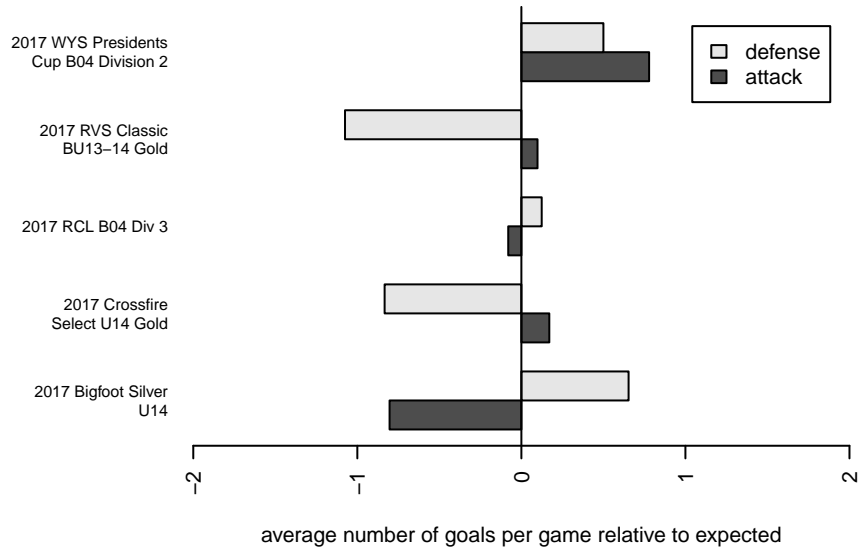

Performance relative to 13 month average