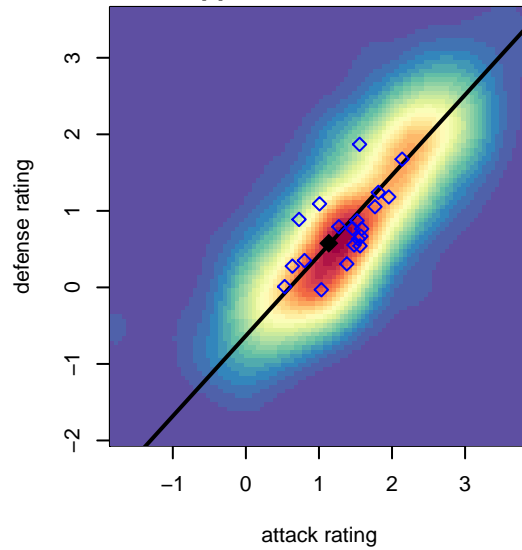

**attack and defense rating
relative to others at age
and all opponents in last 13 months**