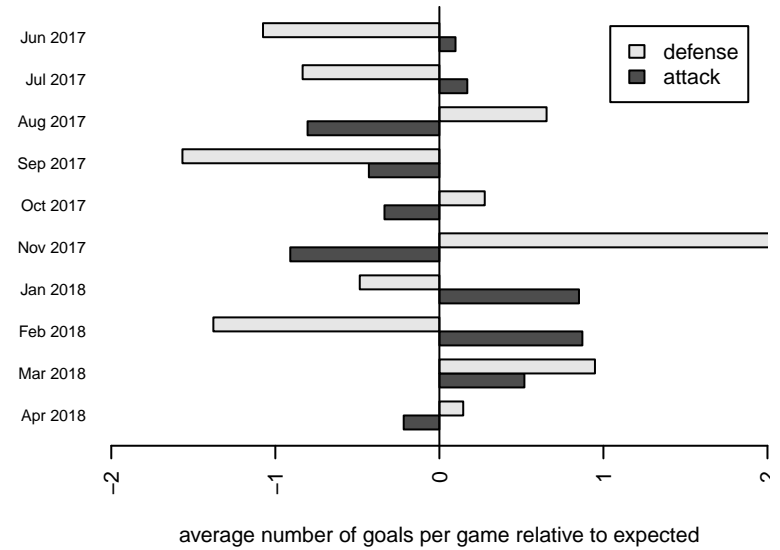

Performance relative to 13 month average