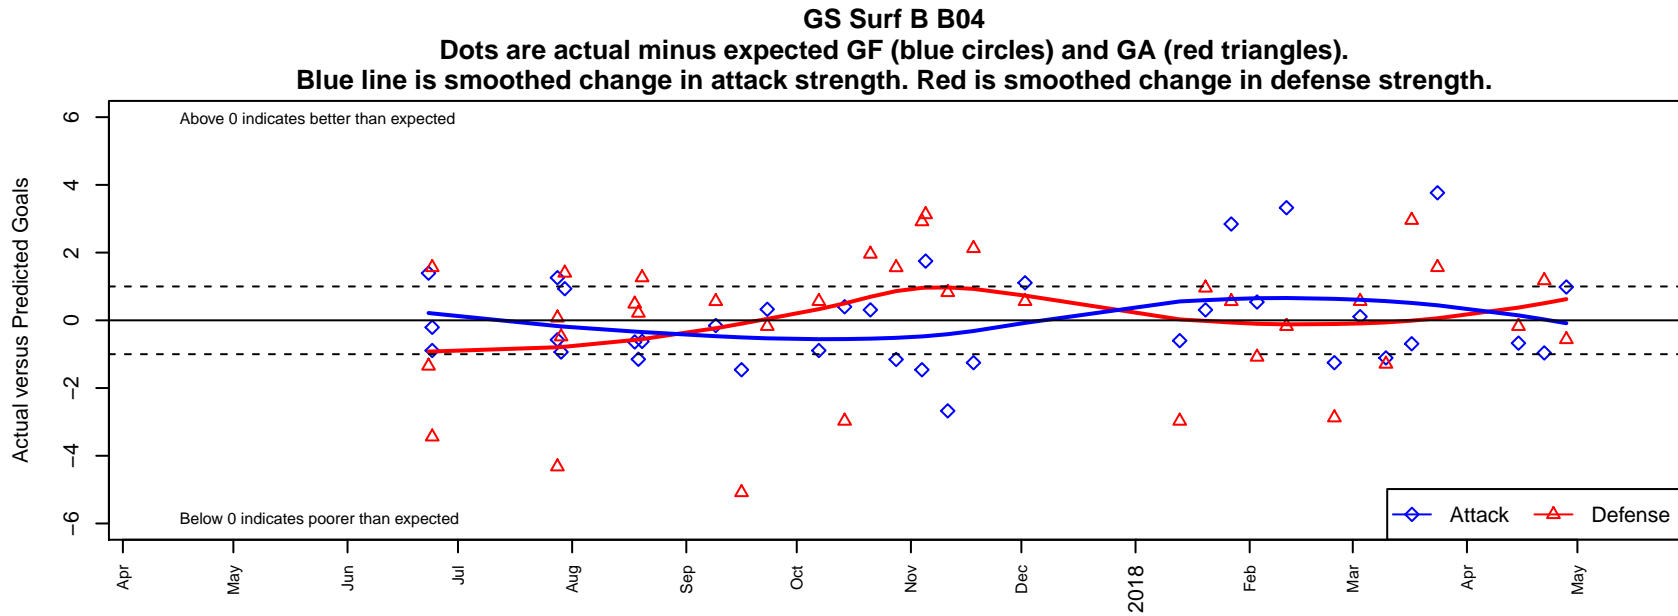

## GS Surf B B04

GS Surf  
 Bothel, WA  
 B04 total strength=1047  
 attack=3.11 defense=1.78  
 fall league = RCL B04 Div 3

alt names used:  
 GREATER SEATTLE SURF B04 B (WA)  
 Greater Seattle Surf B04B  
 GS Surf B04 B  
 Greater Seattle Surf B04 B  
 GS Surf B04 B

Venues played:  
 2017 RVS Classic BU13-14 Gold  
 2017 Crossfire Select U14 Gold  
 2017 Bigfoot Silver U14  
 2017 RCL B04 Div 3  
 2017 WYS Presidents Cup B04 Division 2

**attack and defense variance (black dot)  
relative to other teams  
and top 10 in region**