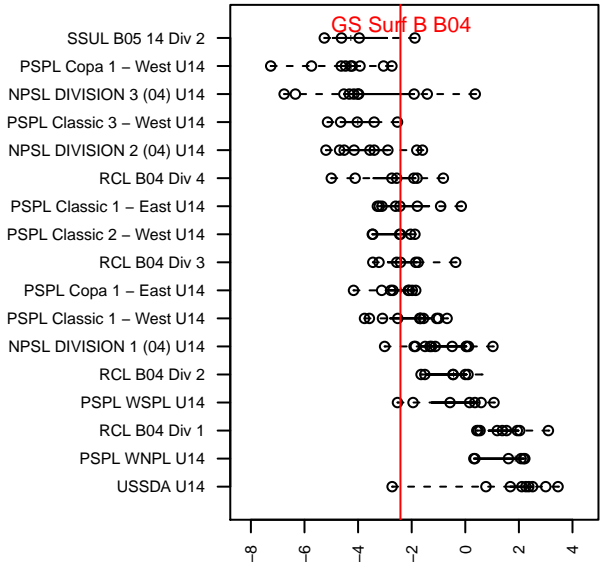

**attack and defense rating
relative to others at age
and all opponents in last 13 months**