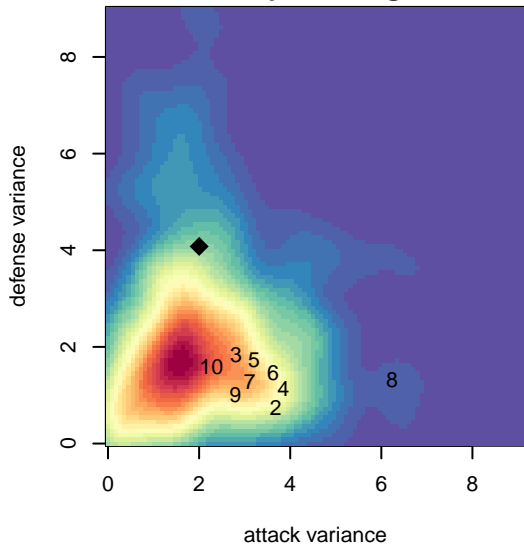

## GS Surf B B04

GS Surf  
 Bothel, WA  
 B04 total strength=1047  
 attack=3.11 defense=1.78  
 fall league = RCL B04 Div 3

alt names used:  
 GREATER SEATTLE SURF B04 B (WA)  
 Greater Seattle Surf B04B  
 GS Surf B04 B  
 Greater Seattle Surf B04 B  
 GS Surf B04 B

Venues played:  
 2017 RVS Classic BU13-14 Gold  
 2017 Crossfire Select U14 Gold  
 2017 Bigfoot Silver U14  
 2017 RCL B04 Div 3  
 2017 WYS Presidents Cup B04 Division 2

**attack and defense variance (black dot)  
relative to other teams  
and top 10 in region**